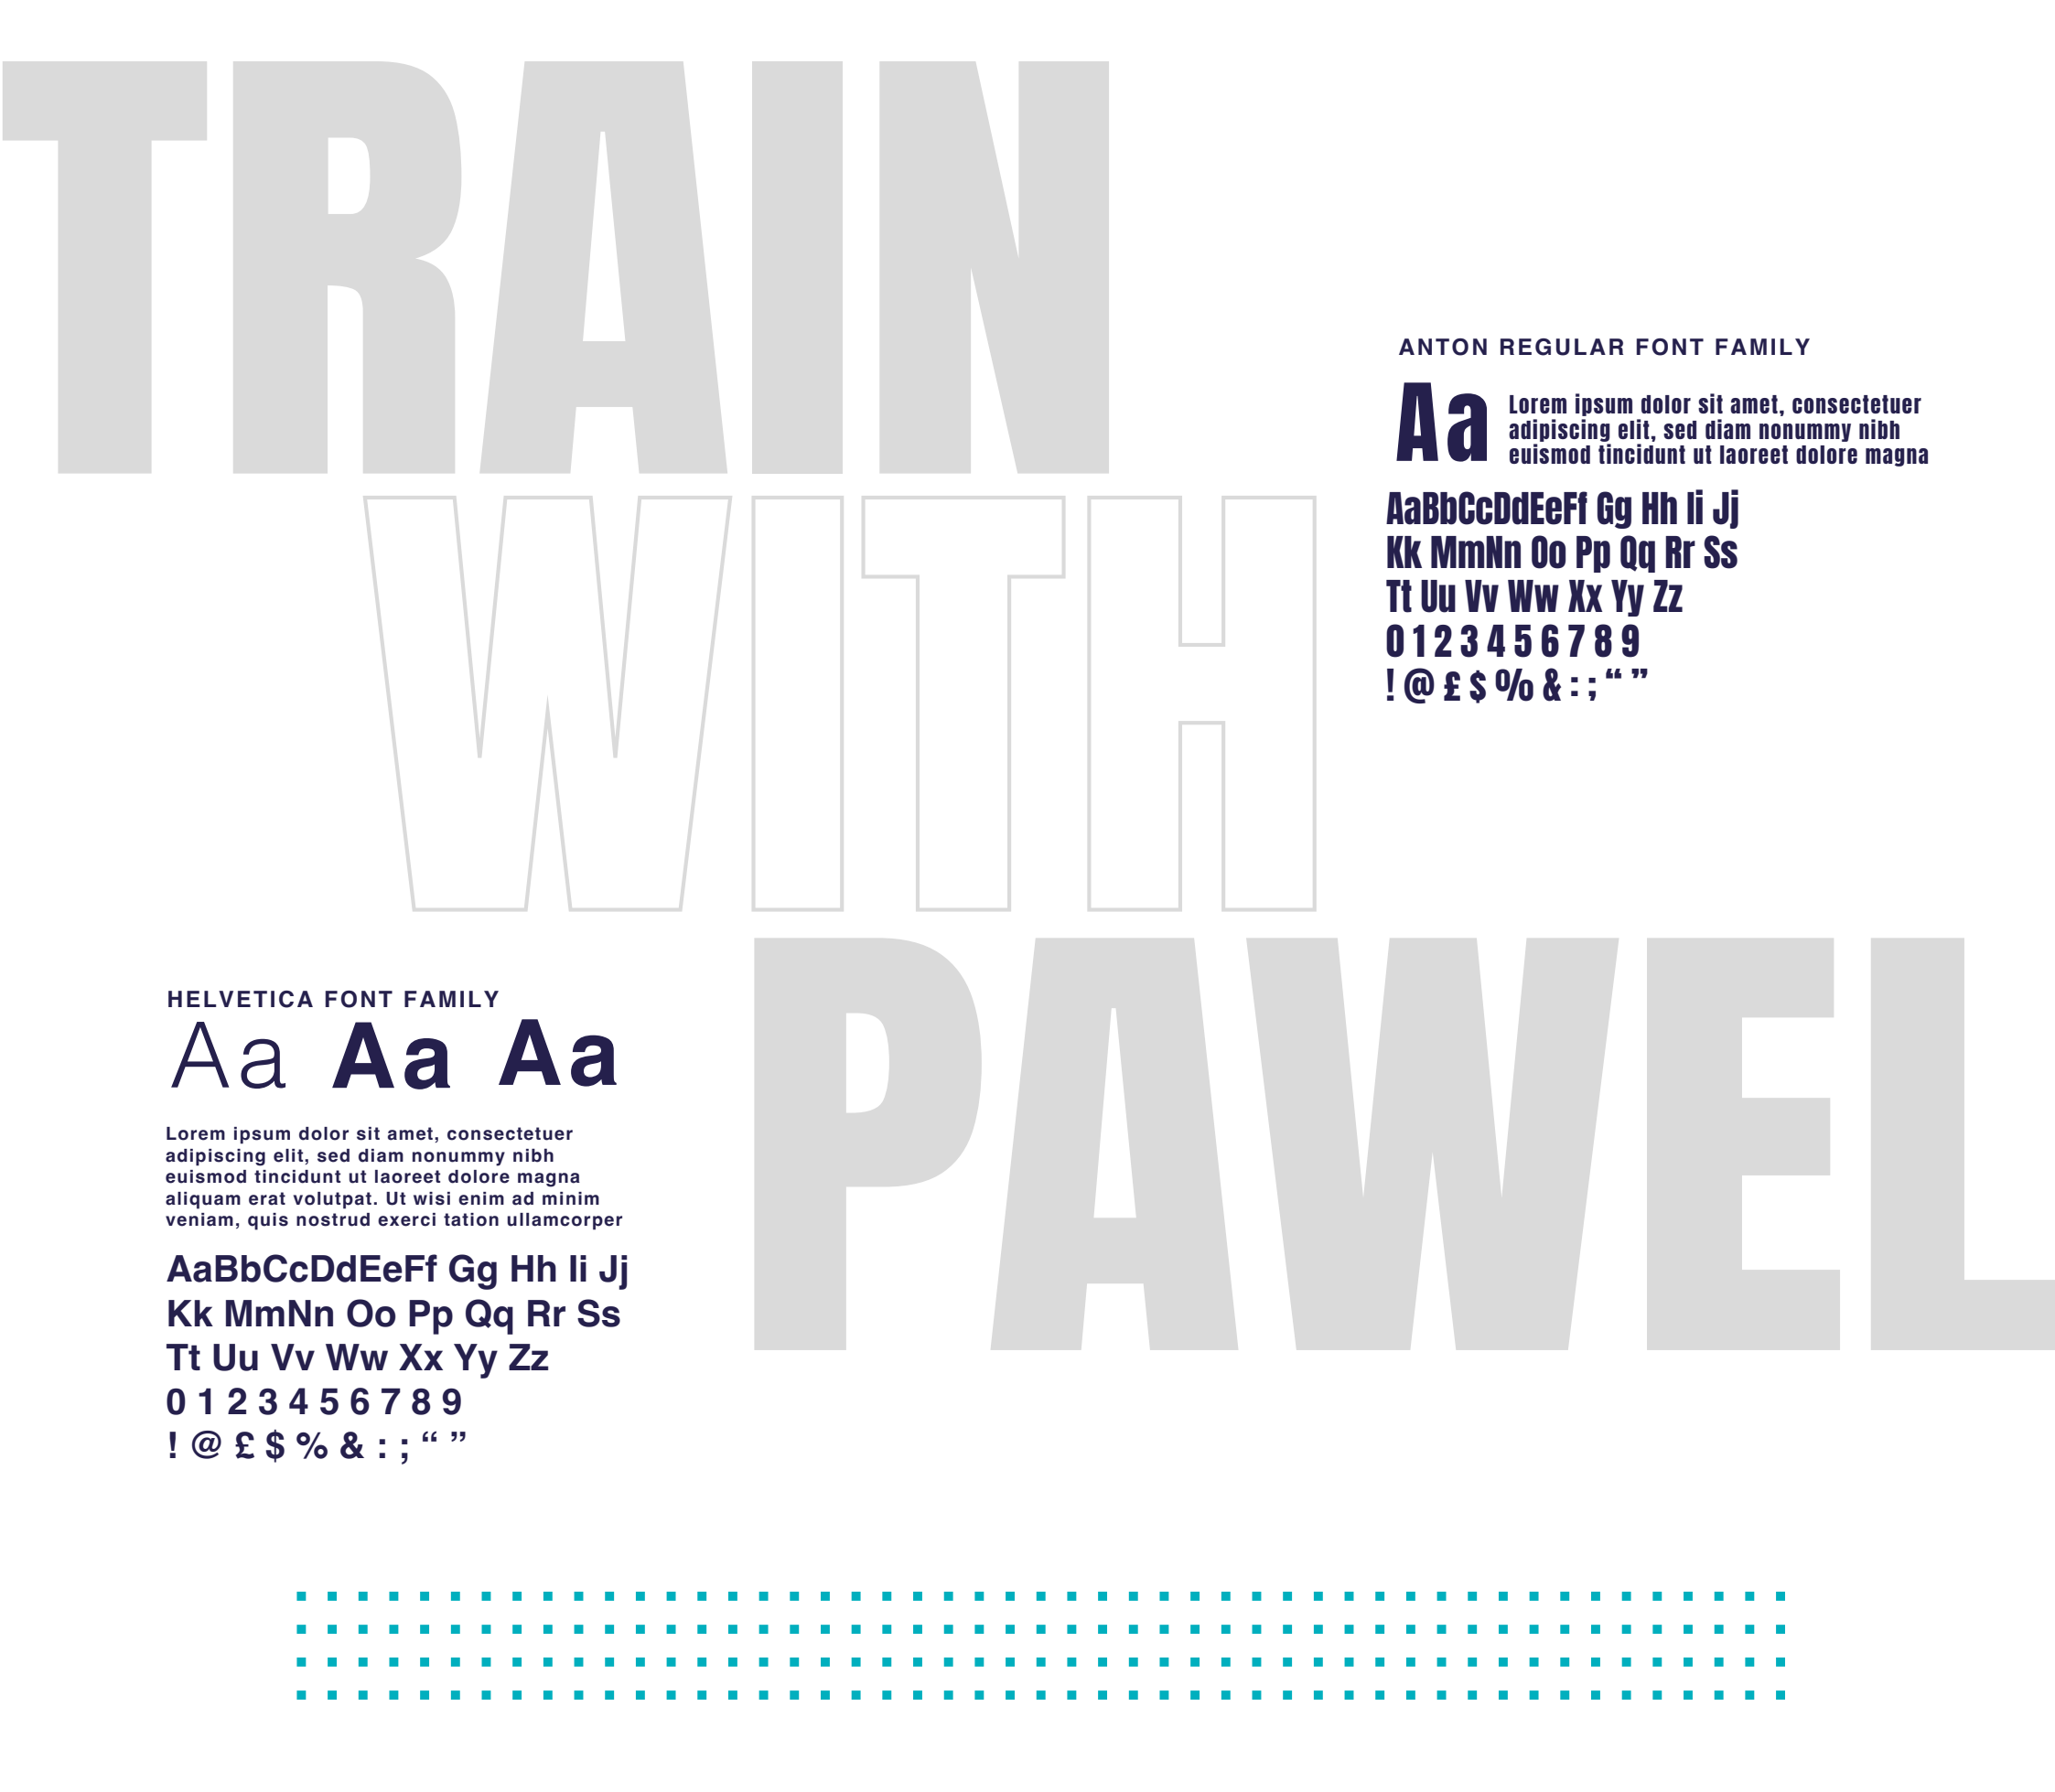

MAIN BRAND COLOURS

MAIN BRAND COLOURS

BRAND TYPOGRAPHY

ANTON REGULAR FONT FAMILY

Aa Lorem ipsum dolor sit amet, consectetur adipiscing elit, sed diam nonummy nibh euismod tincidunt ut laoreet dolore magna

HELVETICA FONT FAMILY

Aa Aa Aa

AaBbCcDdEeFf Gg Hh Ii Jj
Kk LlMmNn Oo Pp Qq Rr Ss
Tt Uu Vv Ww Xx Yy Zz
0 1 2 3 4 5 6 7 8 9
! @ £ $ % & ; : " ' " "